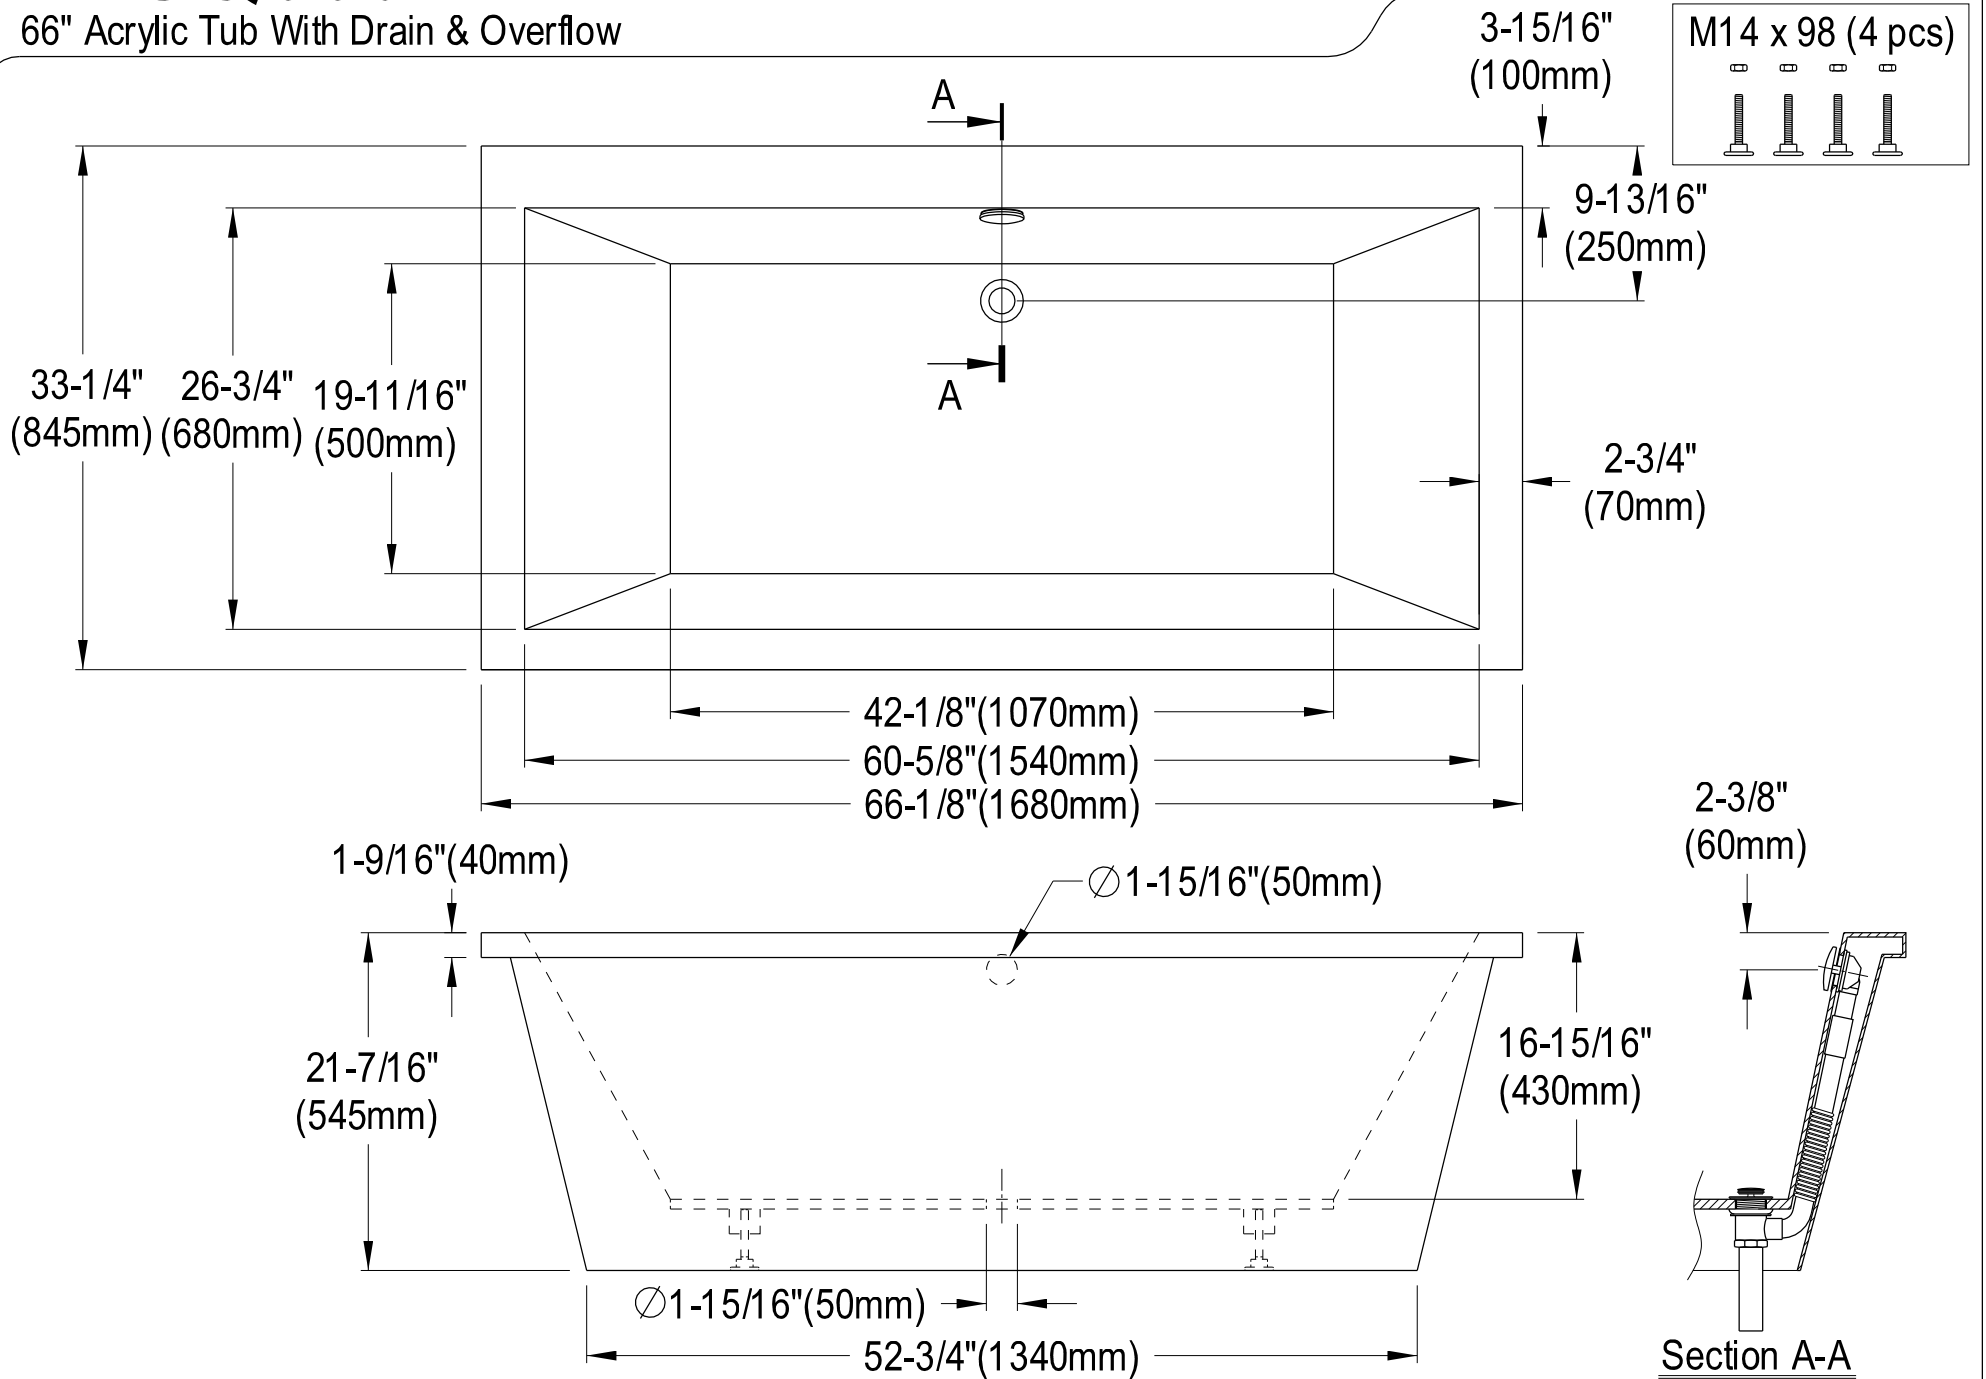

VTSQ663422

66" Acrylic Tub With Drain & Overflow

Section A-A

Ref# VTSQ663422 | 2016-07-C